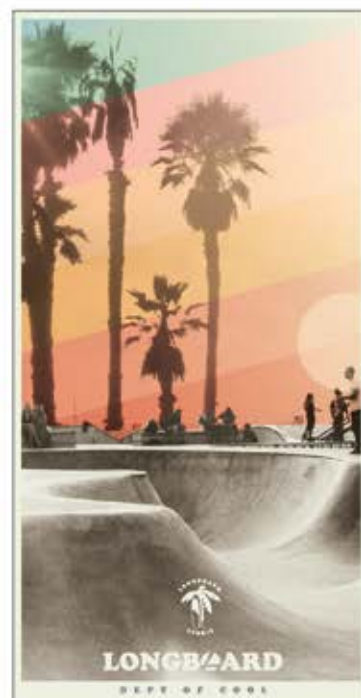

Drap de plage

100% Polyester
240gsm